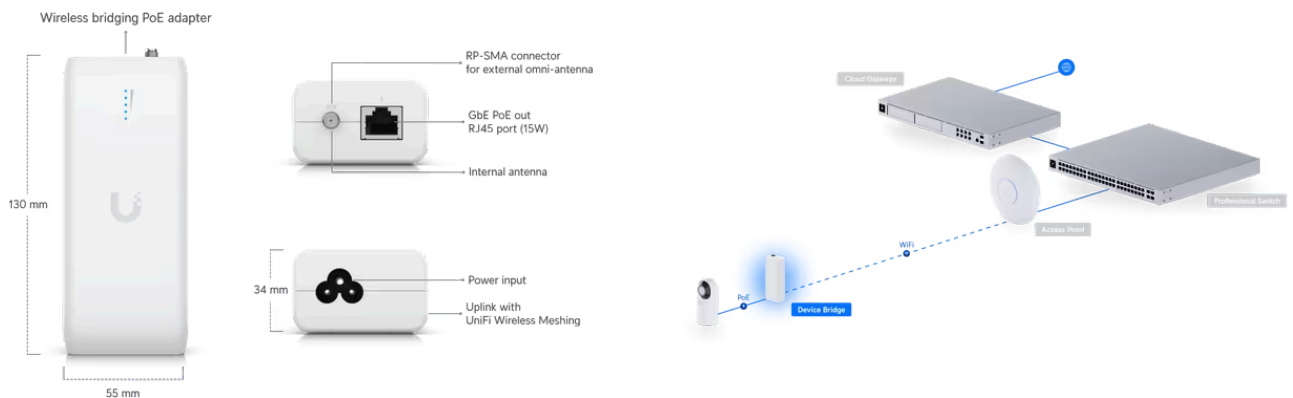

Bridging > [Device Bridge](#)

# Device Bridge UDB

[Datasheet](#)

[In The Box](#)

[Marketing Images](#)

[Installation Guide](#)

## Overview

|                    |  |
|--------------------|--|
| Dimensions         | 130 x 55 x 34 mm<br>(5.1 x 2.2 x 1.3") |
| WiFi Standard      | WiFi 5                                 |
| Spatial Streams    | 2                                      |
| Mounting Locations | Wall, table                            |
| Mounting           | Wall (Included)                        |
| Power Method       | 100-240V AC, 0.45A Max., 50/60 Hz      |