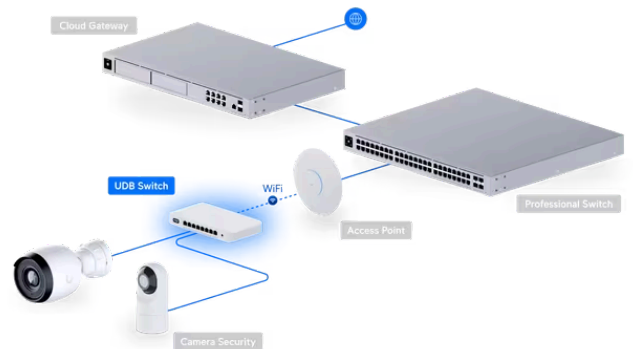

Bridging > [Device Bridge Switch](#)

# Device Bridge Switch

## UDB-Switch

[Datasheet](#)

- [In The Box](#)
- [Marketing Images](#)
- [Accessories](#)
- [Installation Guide](#)

\*35W of PoE power with the included 60W adapter, or up to 185W with the optional 210W adapter.

### ^ Overview

Dimensions	212.9 x 113 x 32.5 mm (8.4 x 4.4 x 1.3")
WiFi Standard	WiFi 7
Spatial Streams	4
Mounting Locations	Desktop, wall
Power Method	DC jack (54V DC/1.1A)
Power Supply	54V DC/1.1A (Adapter included)