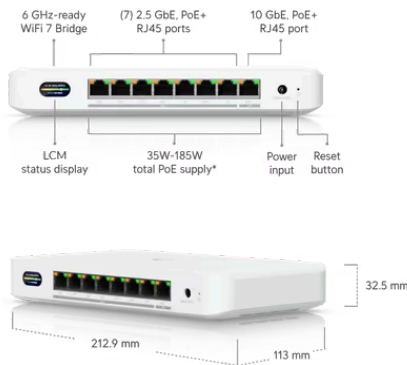

Bridging > [Device Bridge Switch](#)

# Device Bridge Switch

## UDB-Switch

[Datasheet](#)

- [In The Box](#)
- [Marketing Images](#)
- [Accessories](#)
- [Installation Guide](#)

\*35W of PoE power with the included 60W adapter, or up to 185W with the optional 210W adapter.

### ^ Overview

Dimensions	212.9 x 113 x 32.5 mm (8.4 x 4.4 x 1.3")
WiFi Standard	WiFi 7
Spatial Streams	4
Mounting Locations	Desktop, wall
Power Method	DC jack (54V DC/1.1A)
Power Supply	54V DC/1.1A (Adapter included)