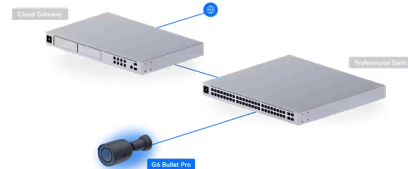

UniFi UISP Branding

Search UniFi products

Switching

WiFi

Camera Security

Door Access

Integrations

Advanced Hosting

Bullet > G6 Pro Bullet

G6 Pro Bullet

UVC-G6-Pro-Bullet

Datasheet

In The Box

Marketing Images

Accessories

Installation Guide

Overview

Dimensions

Without mount: 85.8 x 106.2 mm (3.4 x 4.2")
With wall mount: 85.8 x 210 mm (3.4 x 8.3")

IR Night Vision

40 m (131 ft)
Up to 60 m (197 ft) with Vision Enhancer

Zoom Mode

2.36x Optical

Face Recognition

✓

License Plate Recognition

✓

Smart Detections (People, Vehicles, Animals)

✓