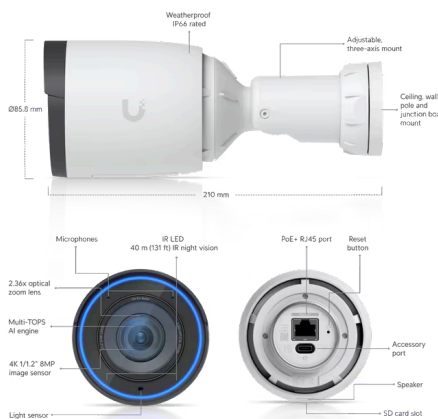

Overview

Dimensions

Without mount: 85.8 x 106.2 mm (3.4 x 4.2")
With wall mount: 85.8 x 210 mm (3.4 x 8.3")

IR Night Vision

40 m (131 ft)
Up to 60 m (197 ft) with Vision Enhancer

Zoom Mode

2.36x Optical

Face Recognition

✓

License Plate Recognition

✓

Smart Detections (People, Vehicles, Animals)

✓

Resolution	4K
Field of View	Wide: H: 113.8°, V: 61.9°, D: 134° Tele: H: 45.5°, V: 25.8°, D: 52°
Audio	Two-way audio
Weatherproofing	IP66
Tamper Resistance	IK04
Mounting	Wall, Ceiling, Pole mount (Included) Junction Box, Angled Base (Optional)
^ Performance	
Networking Interface	GbE RJ45 port
Video	
Image Settings	Color, brightness, sharpness, contrast, white balance, exposure control, 2DNR, 3DNR, NR by motion, masking, text overlay, HDR
Max. Frame Rate	30 FPS
Resolution	8MP 3840 x 2160 (16:9)
Optics	
Sensor	1/1.2" 8MP
Lens	F 5.9-13.8 mm; f/1.5-f/2.9
Night Mode	Built-in adaptive IR LED illumination and IR cut filter
^ Hardware	
Max. Power Consumption	15W
Supported Voltage Range	37-57V DC
Power Method	PoE+
Processor	Quad core Arm® Cortex®-A53 based chip
Pole Mount Diameter	1.5-2" (38-50 mm) ⓘ
Weight	Without mount: 755 g (1.7 lb) With mount: 980 g (2.2 lb)
Enclosure Material	Polycarbonate, aluminum alloy
Mount Material	Wall mount: aluminum alloy, polycarbonate Pole mount: aluminum alloy
Expansion Slot	MicroSD card