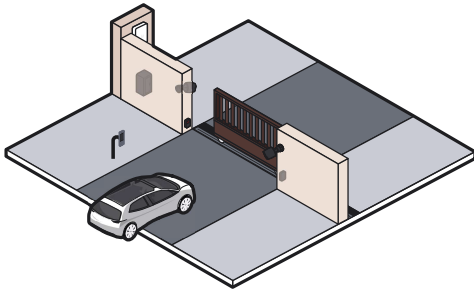

G3 Gate Access Starter Kit

UniFi Access

G3 Gate Access Starter Kit Deployment Scenarios

Watch the Tutorial

Gates that Close Automatically

Gates that Close Manually

Bi-Directional Gates

Side Door